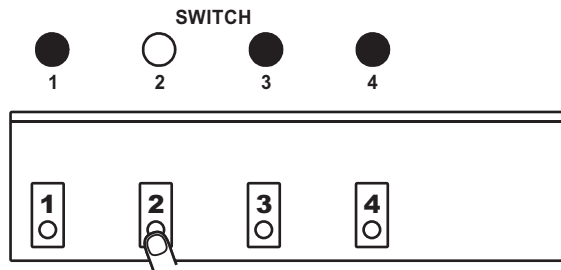

PRESET QUICK PROGRAMMING CHART

LEGEND

● - not lit ○ - lit

 - blink

① UNLOCK 

LOCK ●

② LOOP programming

StorEd

③ SWITCH programming

StorEd

④ MIDI 1 program number programming

StorEd

5 MIDI 2
program
number
programming

6 MIDI 3
program
number
programming